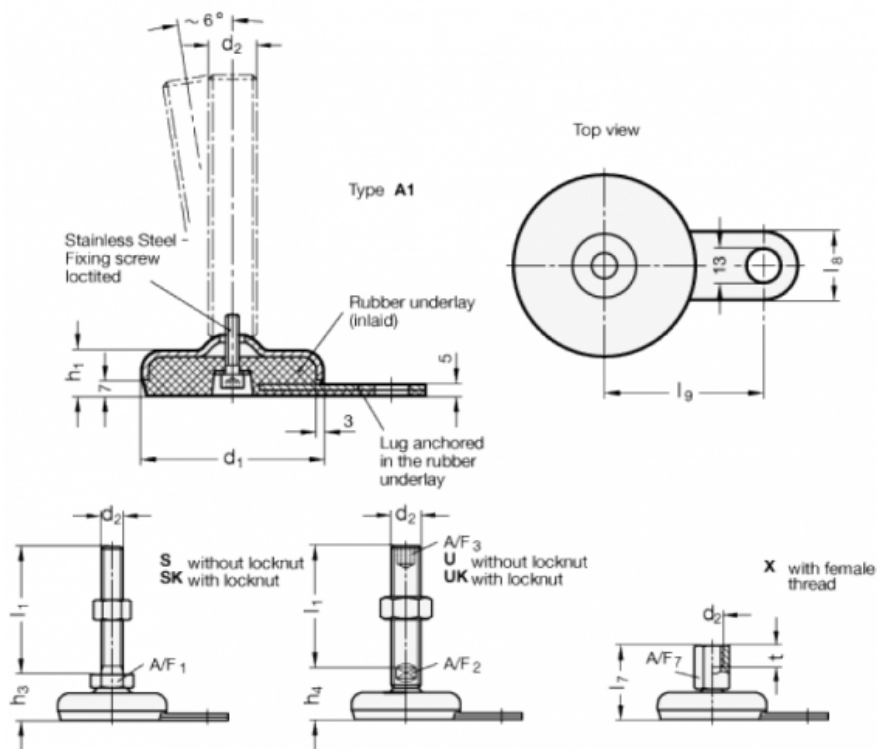

Article number: 203260M12100A1SK
 Description: E+G levelling foot
 GN 32-60-M12-100-A1-SK
 Note: SK With nut, External hexagon at the bottom

Measures

A/F1 = 17
 d1 = 60
 d2 = M12
 h1 = 19
 h3 = 27
 l1 = 100
 l8 = 25
 l9 = 50